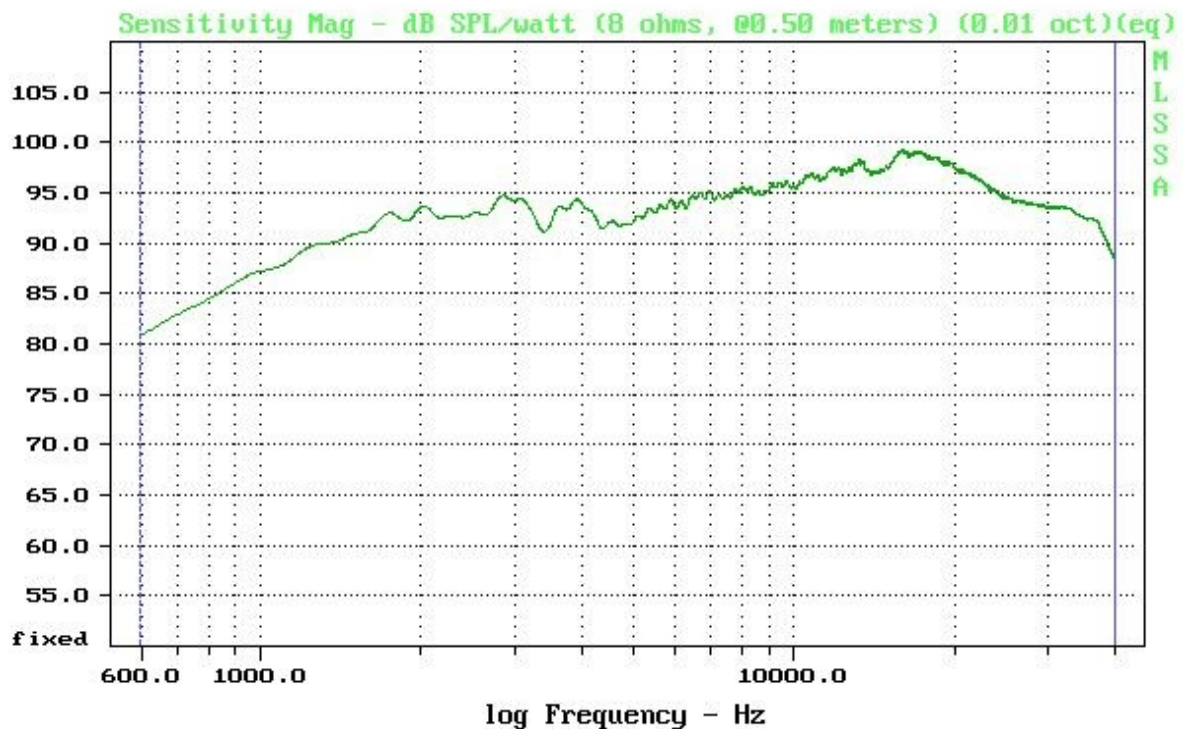

Modèle TW025A26

File: C:\MLS\DAT\102687X\AXE.FRQ 12-4-2001 2:15 PM (equalized)
Sensitivity Mag - dB SPL/watt (8 ohms, @0.50 meters) (0.01 oct)

mean: 97.9007

DUMP comment: TW025A26 8Ω 102687X

Press → for current or ↑ for previous

MLSSA: Frequency Domain

CURSOR: y = 88.1621 x = 40003.1561 (5571)

DUMP comment: TW025A26 102687X 40KHz

Press → for current or ↑ for previous

MLSSA: Frequency Domain

DUMP comment: TW025A26 102687X

Press → for current or ↑ for previous

MLSSA: Frequency Domain

TW025A26 102687X THD 1W