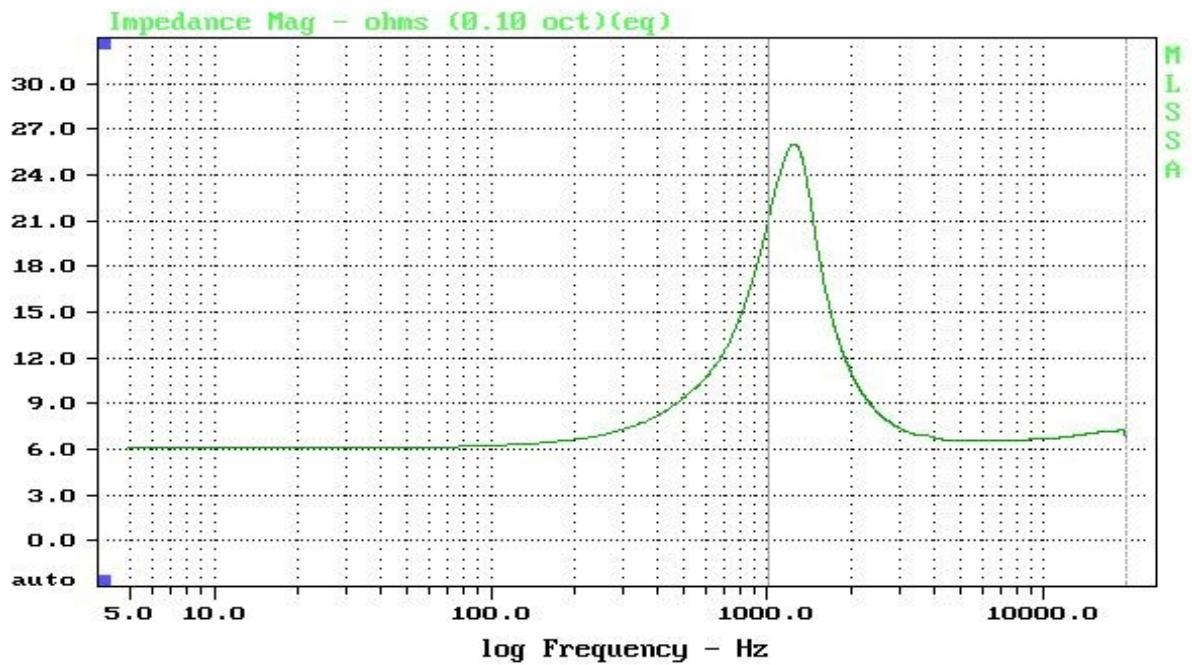

Modèle TW025A26

File: C:\MLS\DAT\102687X\AXE.FRQ 12-4-2001 2:15 PM (equalized)
Sensitivity Mag - dB SPL/watt (8 ohms, @0.50 meters) (0.01 oct)

mean: 97.9007

DUMP comment: TW025A26 8Ω 102687X

Press → for current or ↑ for previous

MLSSA: Frequency Domain

CURSOR: y = 88.1621 x = 40003.1561 (5571)

DUMP comment: TW025A26 102687X 40KHz

Press → for current or ↑ for previous

MLSSA: Frequency Domain

DUMP comment: TW025A26 102687X

Press → for current or ↑ for previous