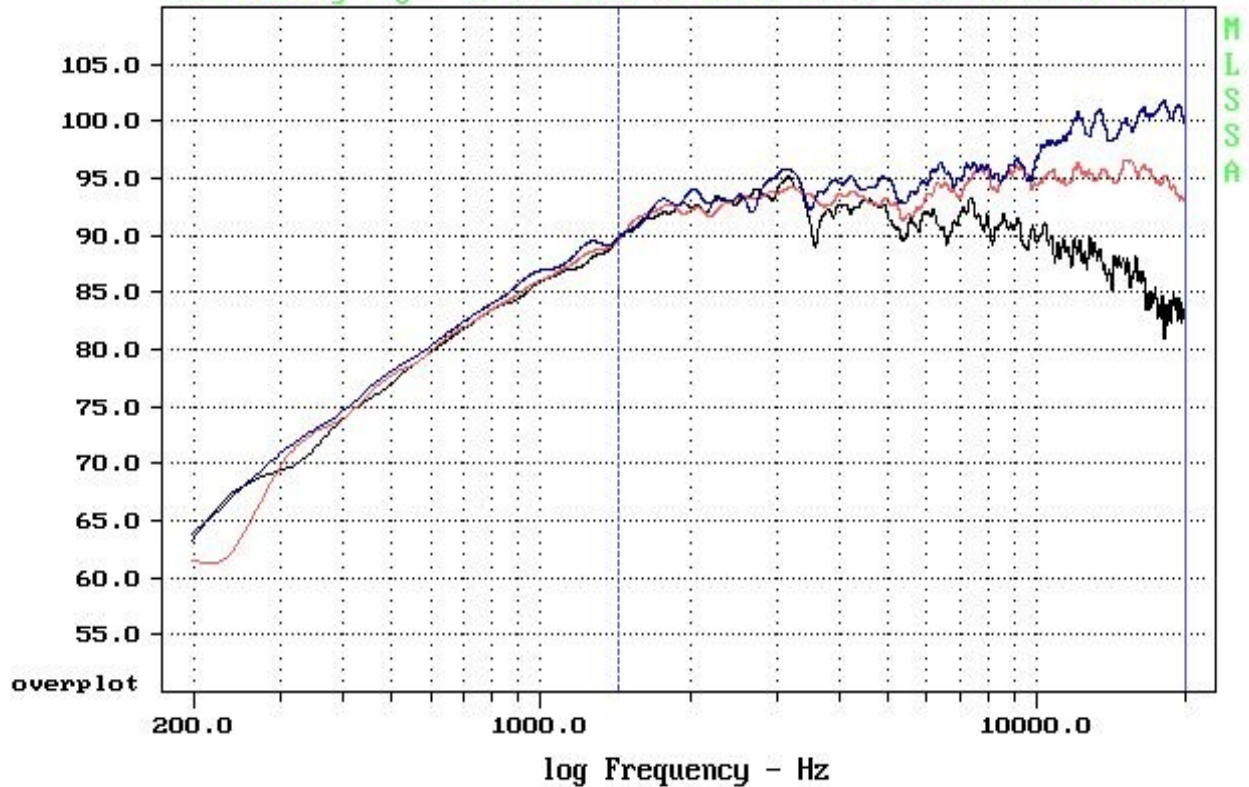

Modèle TW025A26

File: C:\MLS\DAT\102687X\AXE.FRQ 12-4-2001 2:15 PM (equalized)
Sensitivity Mag - dB SPL/watt (8 ohms, @0.50 meters) (0.01 oct)

mean: 97.9007

DUMP comment: TW025A26 8Ω 102687X

Press → for current or ↑ for previous

MLSSA: Frequency Domain

CURSOR: y = 88.1621 x = 40003.1561 (5571)

DUMP comment: TW025A26 102687X 40KHz

Press → for current or ↑ for previous

MLSSA: Frequency Domain

DUMP comment: TW025A26 102687X

Press → for current or ↑ for previous