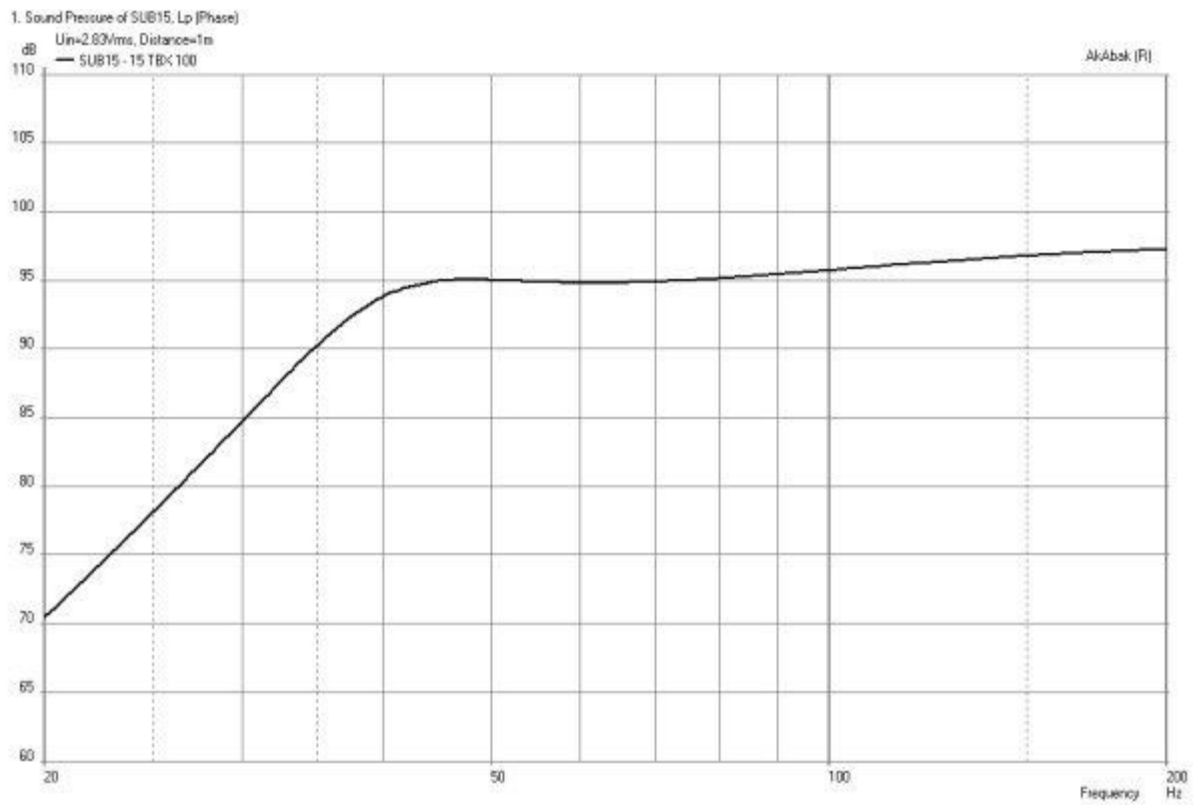

Sensitivity (1W/1m) 99 dB

Max Peak SPL 133 dB

Max Long SPL 127 dB

Components

LF Drivers 15PS100 | 15PZB100 | 15TBX100 | 15NW100

Graphs

Drawing

B&C Speakers SUB 15
Internal Volume = 114 Liters
Tuning Frequency = 40 Hz

Dimensions in millimeters