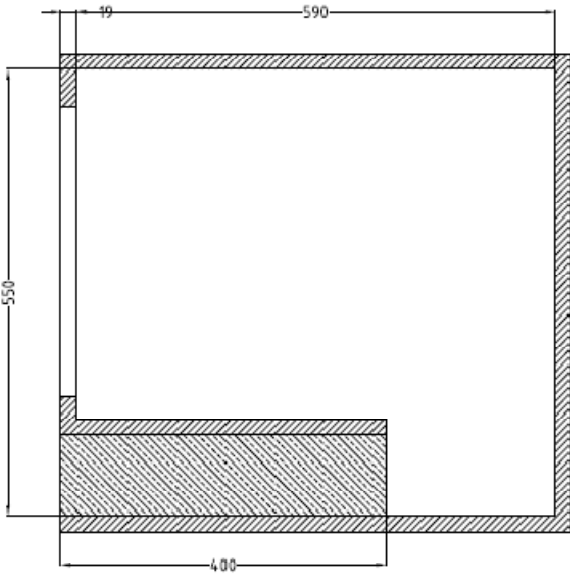

Sensitivity (1W/1m) 99 dB

Max Peak SPL 133 dB

Max Long SPL 127 dB

Components

LF Drivers 15PS100 | 15PZB100 | 15TBX100 | 15NW100

Graphs

Drawing

B&C Speakers SUB 15
Internal Volume = 114 Liters
Tuning Frequency = 40 Hz

Dimensions in millimeters