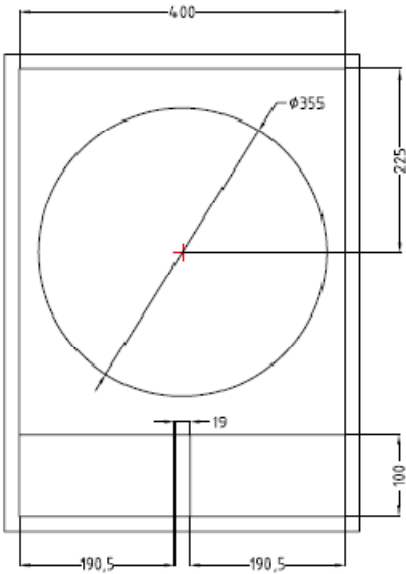

Sensitivity (1W/1m) 99 dB

Max Peak SPL 133 dB

Max Long SPL 127 dB

Components

LF Drivers 15PS100 | 15PZB100 | 15TBX100 | 15NW100

Graphs

Drawing

B&C Speakers SUB 15
Internal Volume = 114 Liters
Tuning Frequency = 40 Hz

Dimensions in millimeters