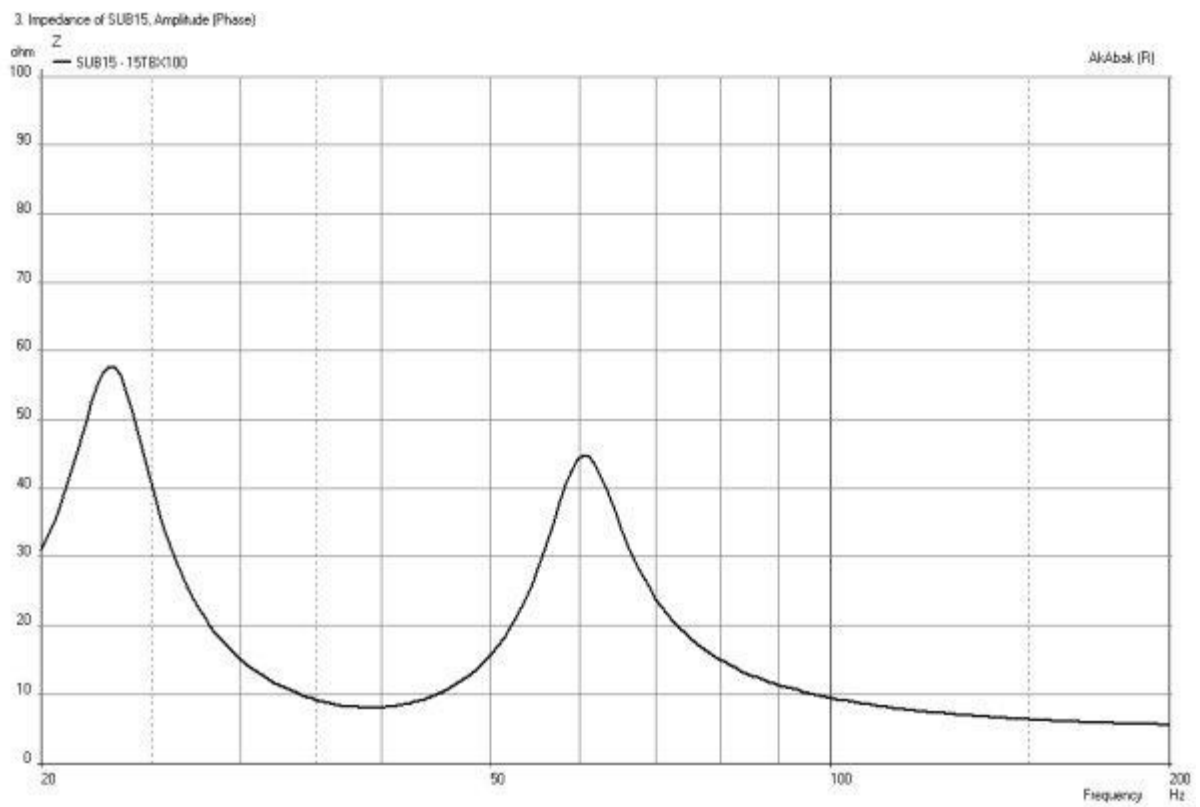

Sensitivity (1W/1m) 99 dB

Max Peak SPL 133 dB

Max Long SPL 127 dB

Components

LF Drivers 15PS100 | 15PZB100 | 15TBX100 | 15NW100

Graphs

Drawing

B&C Speakers SUB 15
Internal Volume = 114 Liters
Tuning Frequency = 40 Hz

Dimensions in millimeters