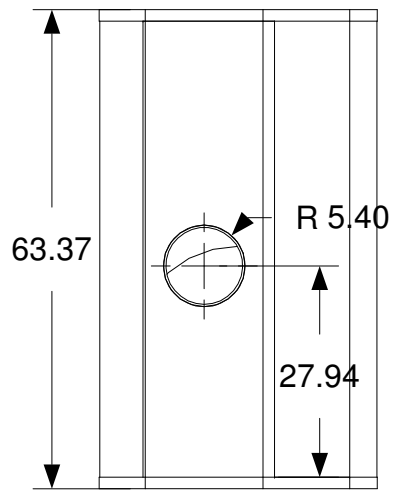

Plus

Minus

2.5mH 16g.iron

30uF 140v

8r 12NDL76  
woofer

F122A(+N) general dims

Material 15mm Birch Plywood