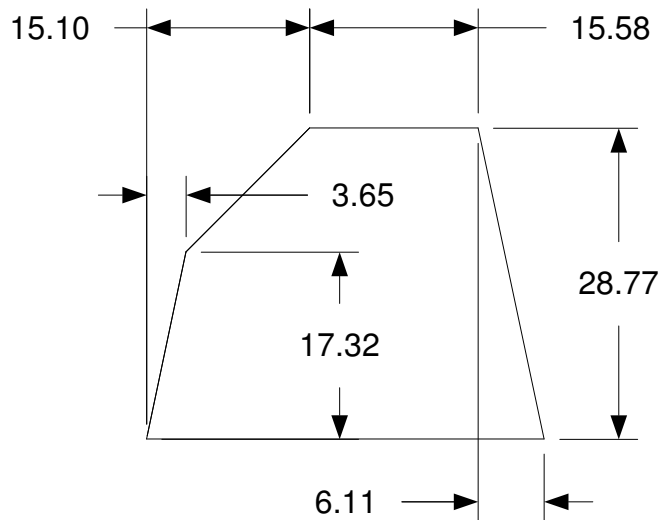

Plus

Minus

2.5mH 16g.iron

30uF 140v

8r 12NDL76  
woofer

F122A(+N) general dims

Material 15mm Birch Plywood