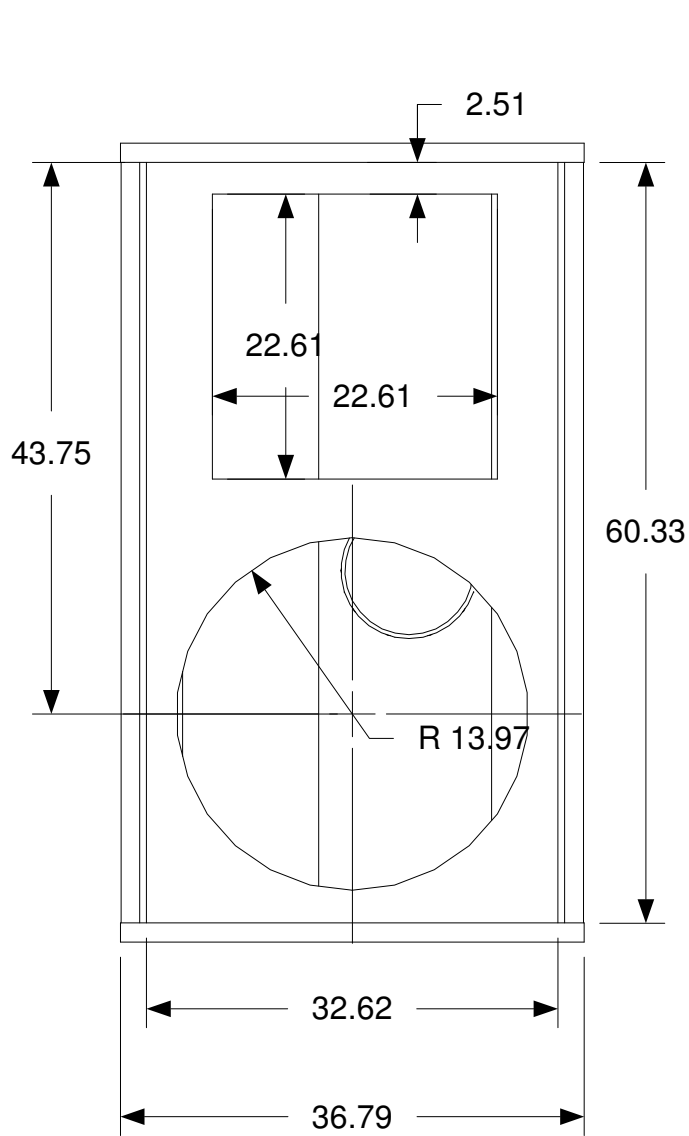

Plus

Minus

2.5mH 16g.iron

30uF 140v

8r 12NDL76  
woofer

F122A(+N) general dims

Material 15mm Birch Plywood