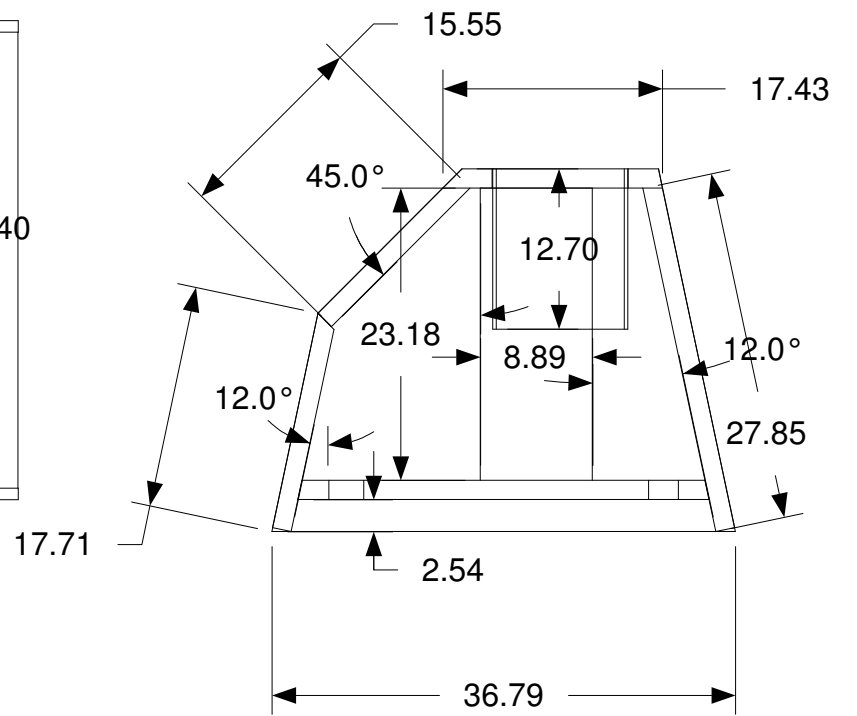

Plus

Minus

2.5mH 16g.iron

30uF 140v

8r 12NDL76  
woofer

F122A(+N) general dims

Material 15mm Birch Plywood