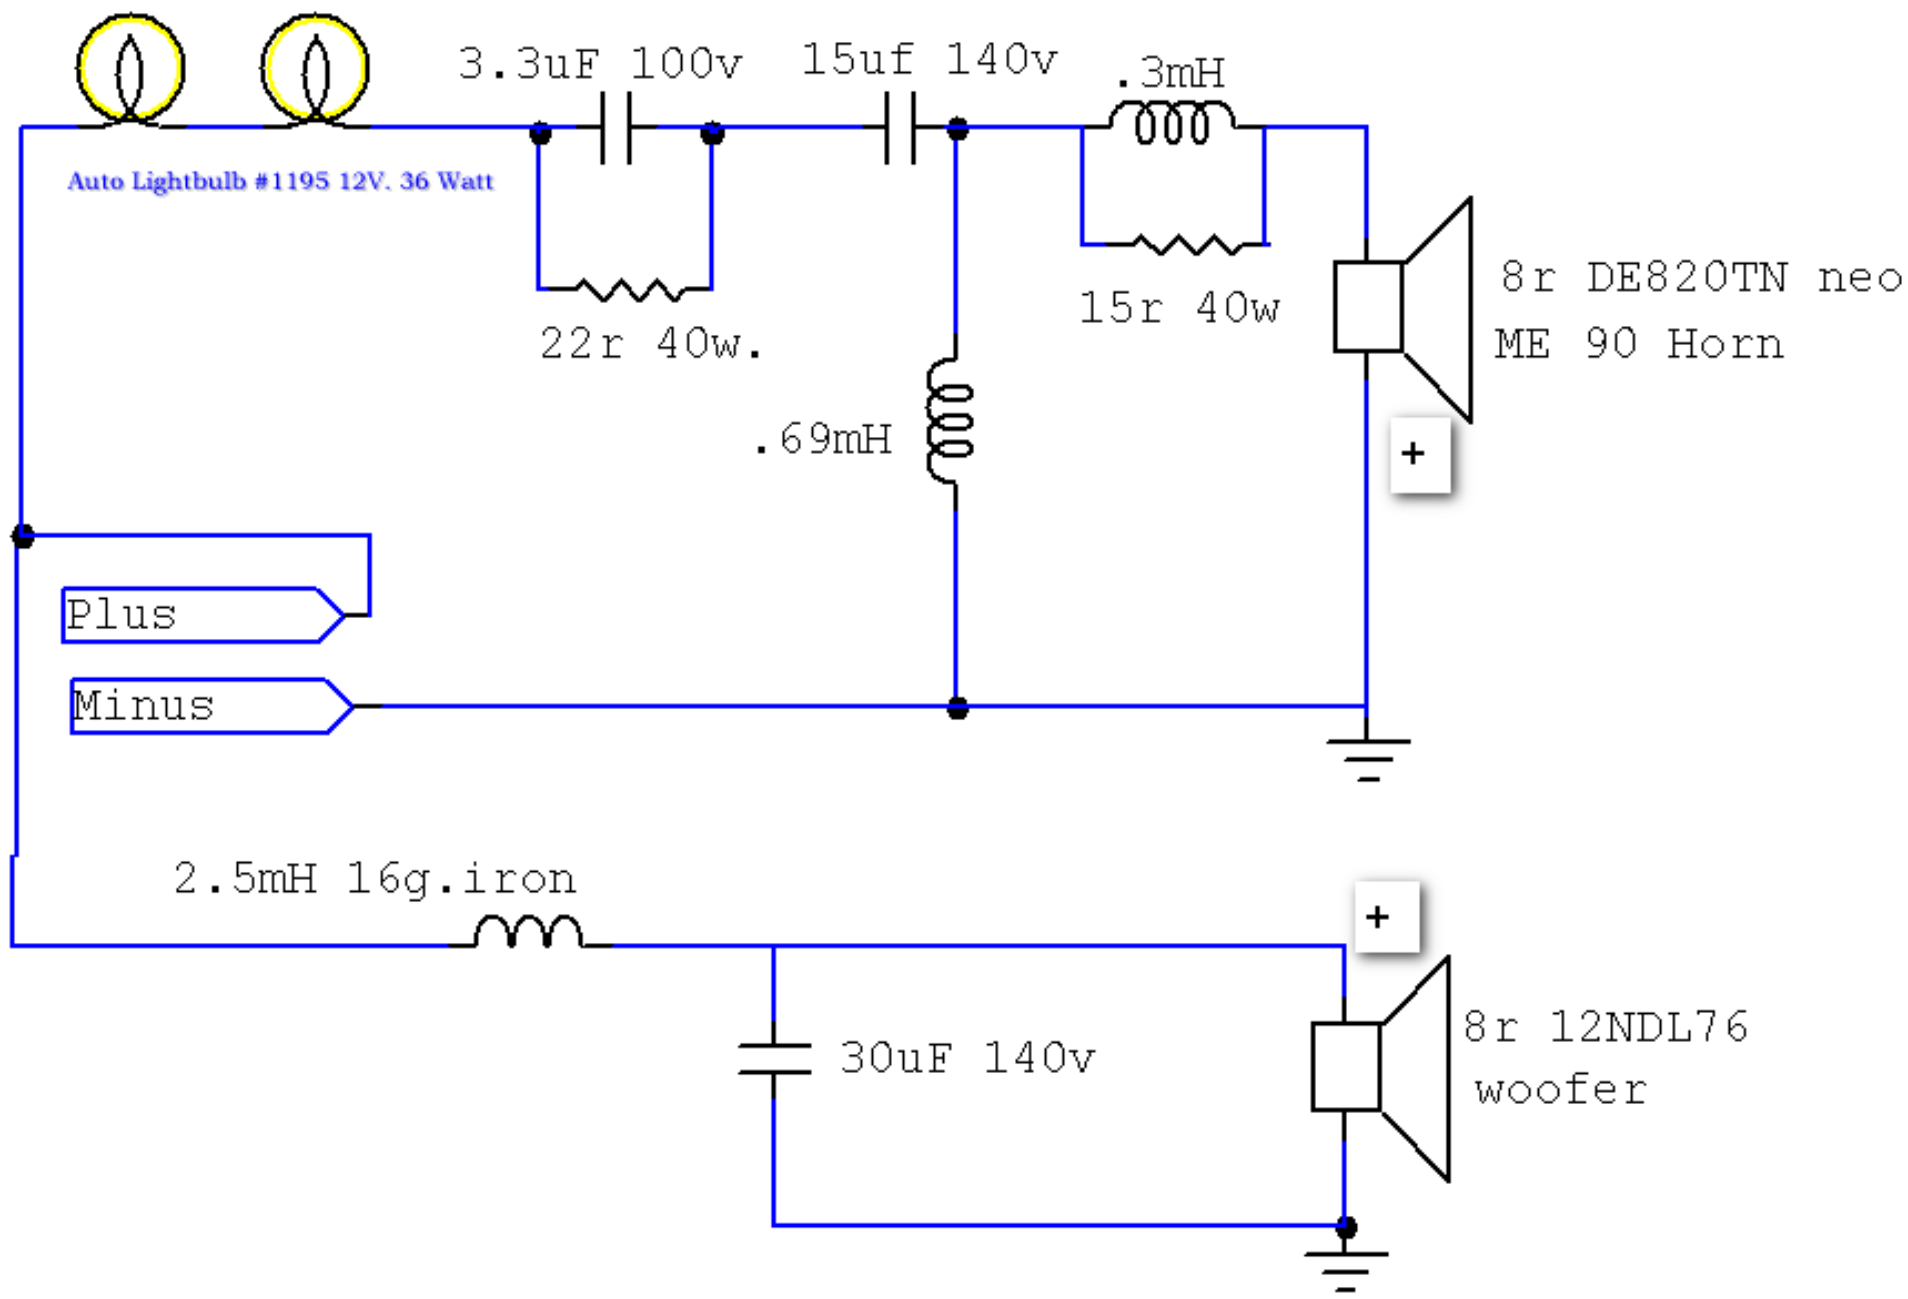

Auto Lightbulb #1195 12V. 36 Watt

3.3uF 100v 15uF 140v .3mH

22r 40w.

15r 40w

.69mH

8r DE820TN neo
ME 90 Horn

Plus

Minus

2.5mH 16g.iron

30uF 140v

8r 12NDL76
woofer