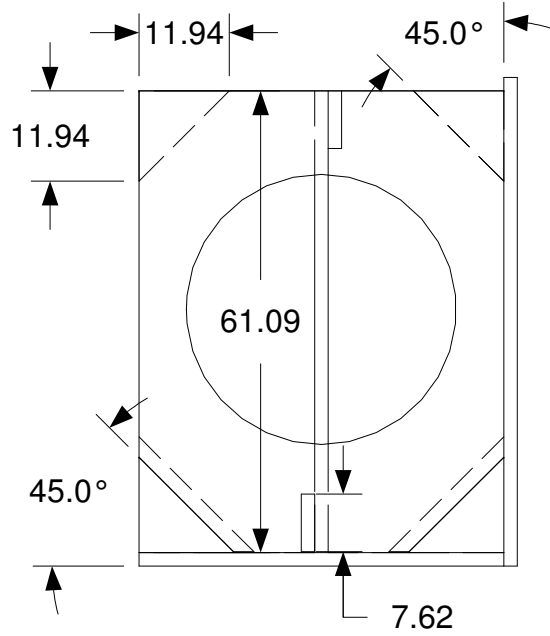

# **S15AN**

**Subwoofer**

**B&C Component Options**

15" Neodymium Woofer – 15NW100 8 ohm

[www.bcspeakers.com](http://www.bcspeakers.com)

S15AN

Material 18mm Birch Plywood

With network

No network

8192 Samples, Frequency Res = 12.9 Hz

S15AN
Material 18mm Birch Plywood

S15AN
Material 18mm Birch Plywood