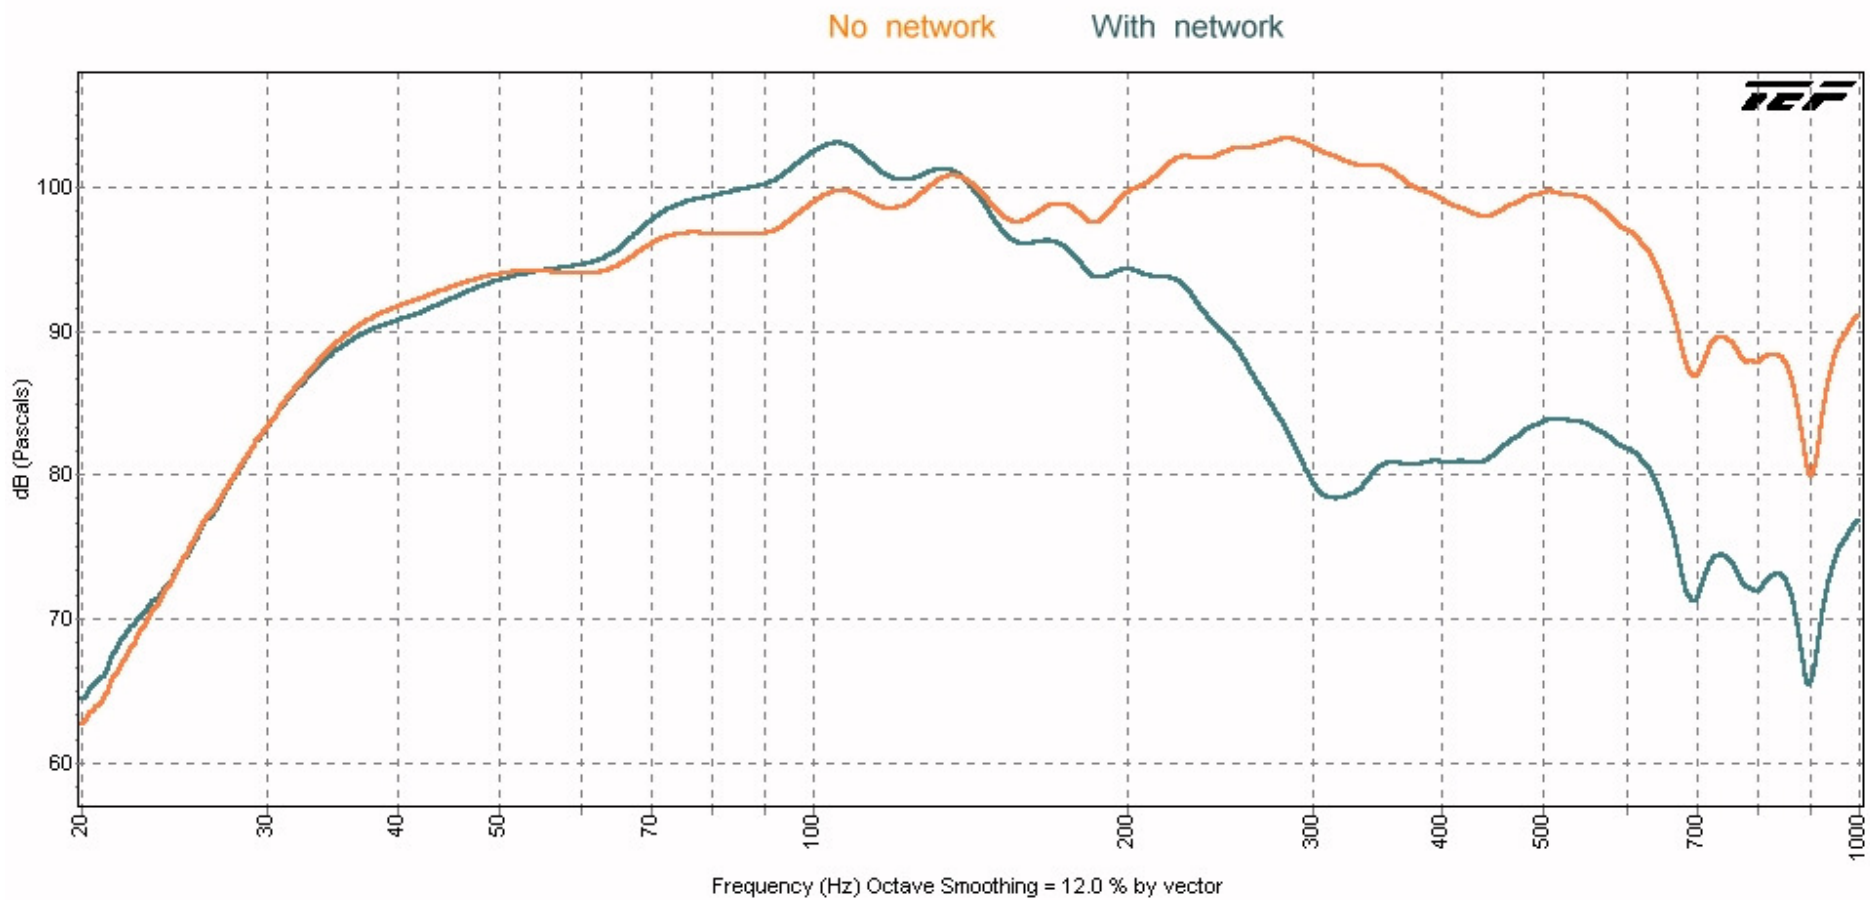

# **S15AN**

**Subwoofer**

**B&C Component Options**

15" Neodymium Woofer – 15NW100 8 ohm

[www.bcspeakers.com](http://www.bcspeakers.com)

S15AN

Material 18mm Birch Plywood

With network

No network

8192 Samples, Frequency Res = 12.9 Hz

S15AN
Material 18mm Birch Plywood

S15AN
Material 18mm Birch Plywood