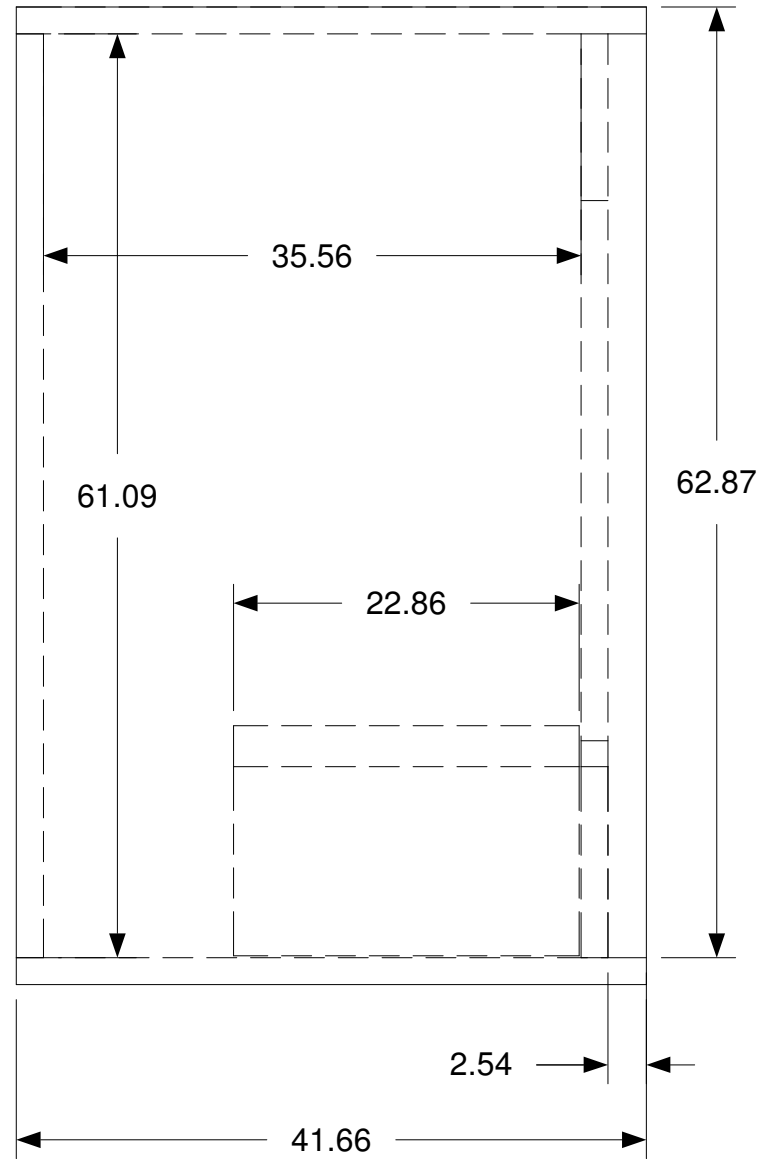

# **S15AN**

**Subwoofer**

**B&C Component Options**

15" Neodymium Woofer – 15NW100 8 ohm

[www.bcspeakers.com](http://www.bcspeakers.com)

S15AN

Material 18mm Birch Plywood

With network

No network

8192 Samples, Frequency Res = 12.9 Hz

S15AN
Material 18mm Birch Plywood

S15AN
Material 18mm Birch Plywood