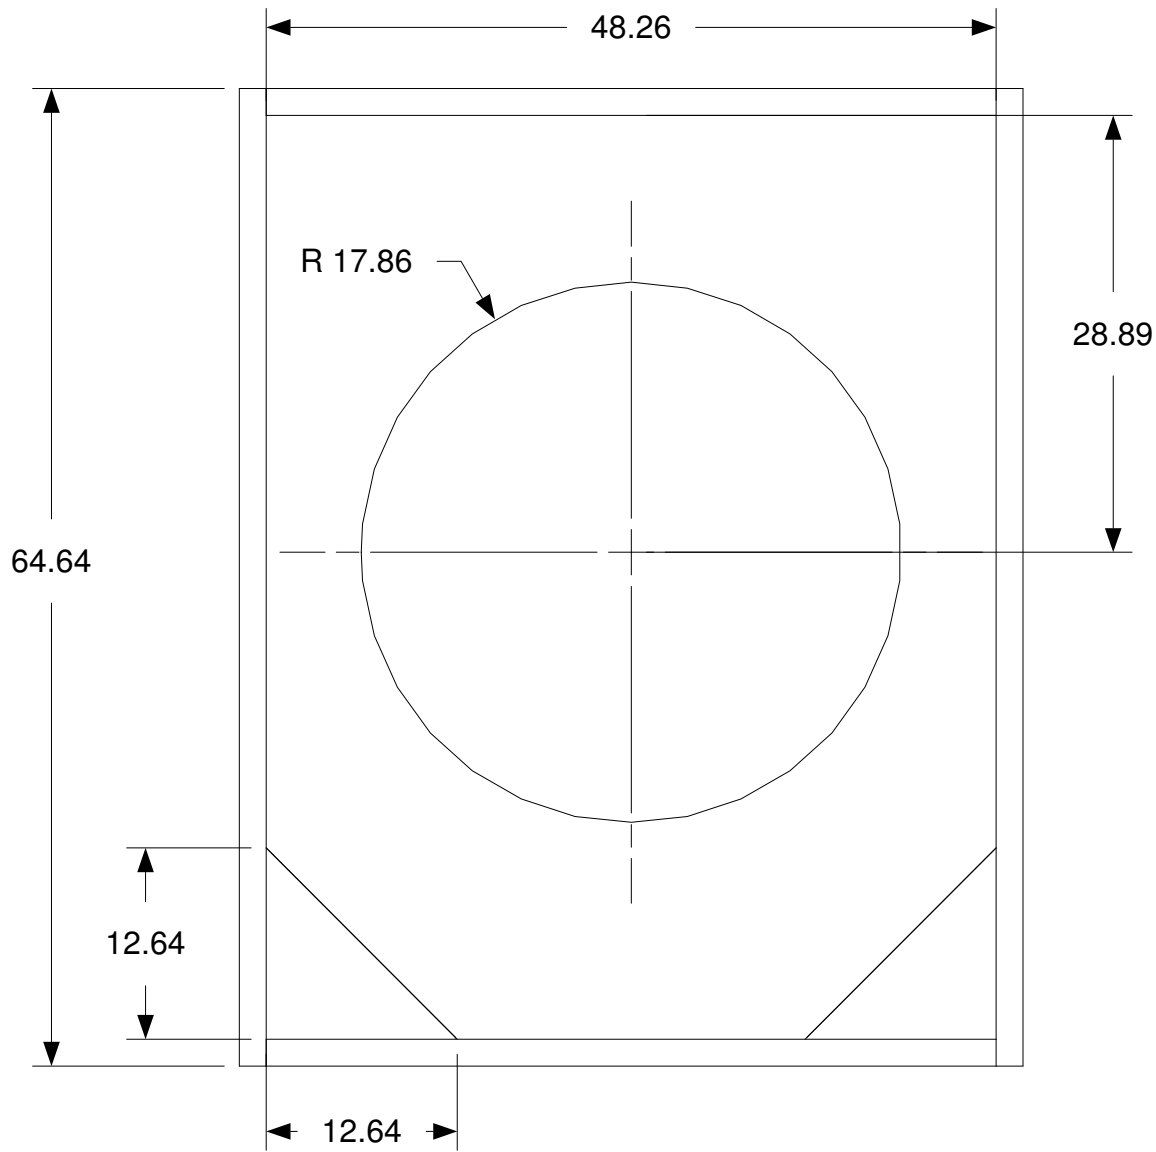

No network

8192 Samples, Frequency Res = 12.9 Hz

S15AN
Material 18mm Birch Plywood

S15AN
Material 18mm Birch Plywood