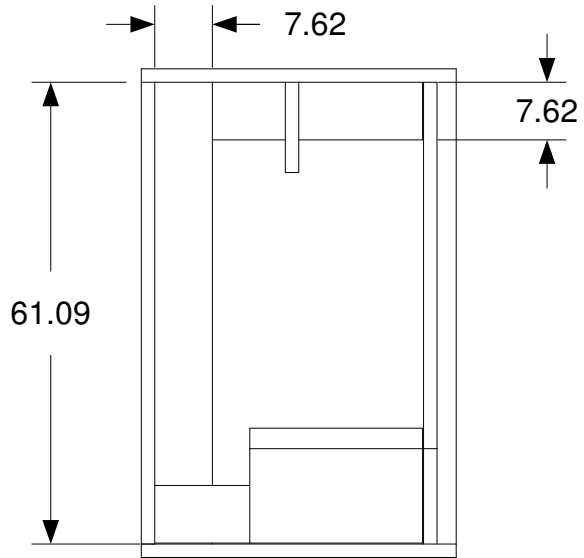

# **S15AN**

**Subwoofer**

**B&C Component Options**

15" Neodymium Woofer – 15NW100 8 ohm

[www.bcspeakers.com](http://www.bcspeakers.com)

S15AN

Material 18mm Birch Plywood

With network

No network

8192 Samples, Frequency Res = 12.9 Hz

S15AN
Material 18mm Birch Plywood

S15AN
Material 18mm Birch Plywood