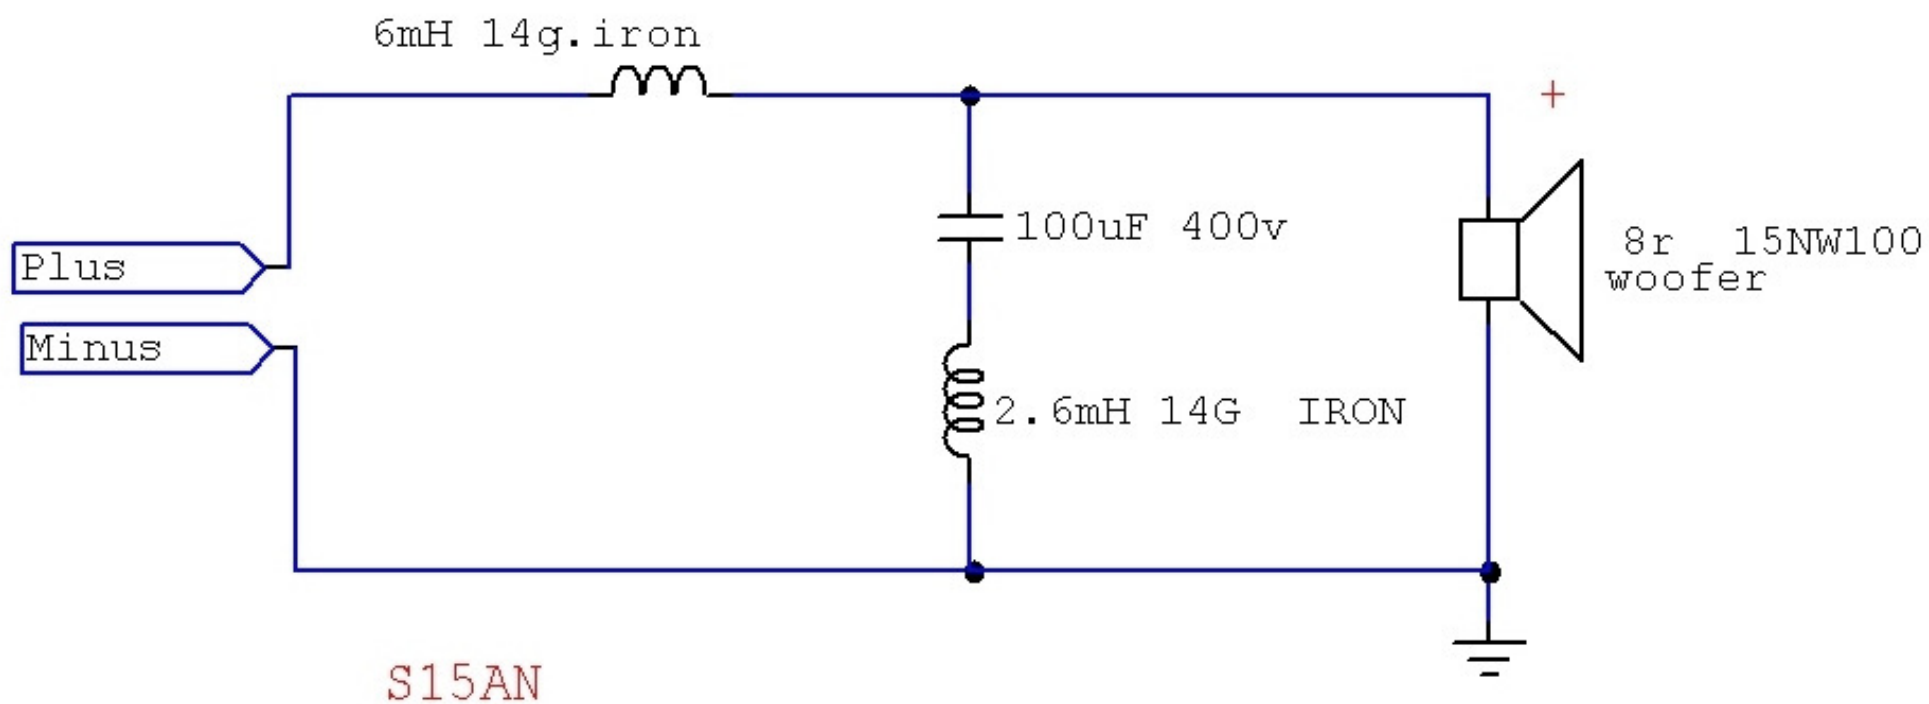

# **S15AN**

**Subwoofer**

**B&C Component Options**

15" Neodymium Woofer – 15NW100 8 ohm

[www.bcspeakers.com](http://www.bcspeakers.com)

S15AN

Material 18mm Birch Plywood

With network

No network

8192 Samples, Frequency Res = 12.9 Hz

S15AN
Material 18mm Birch Plywood

S15AN
Material 18mm Birch Plywood