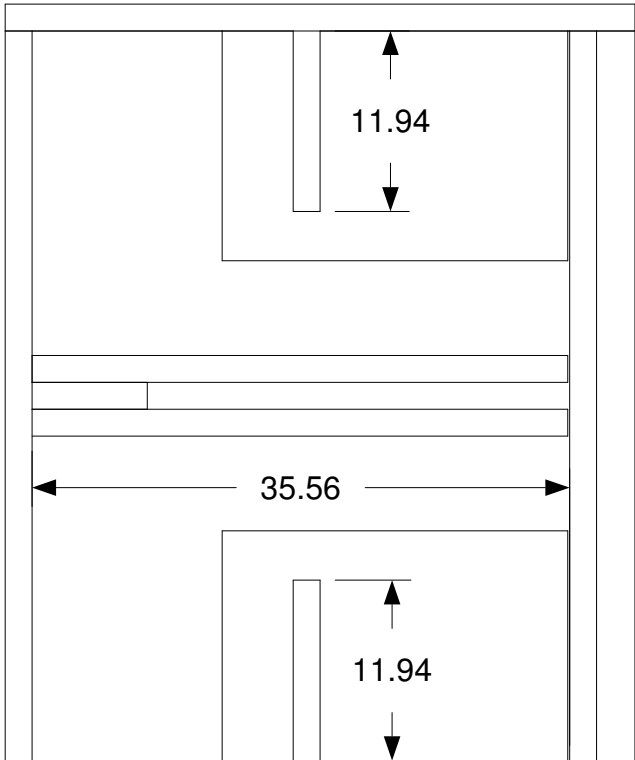

# **S15AN**

**Subwoofer**

**B&C Component Options**

15" Neodymium Woofer – 15NW100 8 ohm

[www.bcspeakers.com](http://www.bcspeakers.com)

S15AN

Material 18mm Birch Plywood

With network

No network

8192 Samples, Frequency Res = 12.9 Hz

S15AN
Material 18mm Birch Plywood

S15AN
Material 18mm Birch Plywood