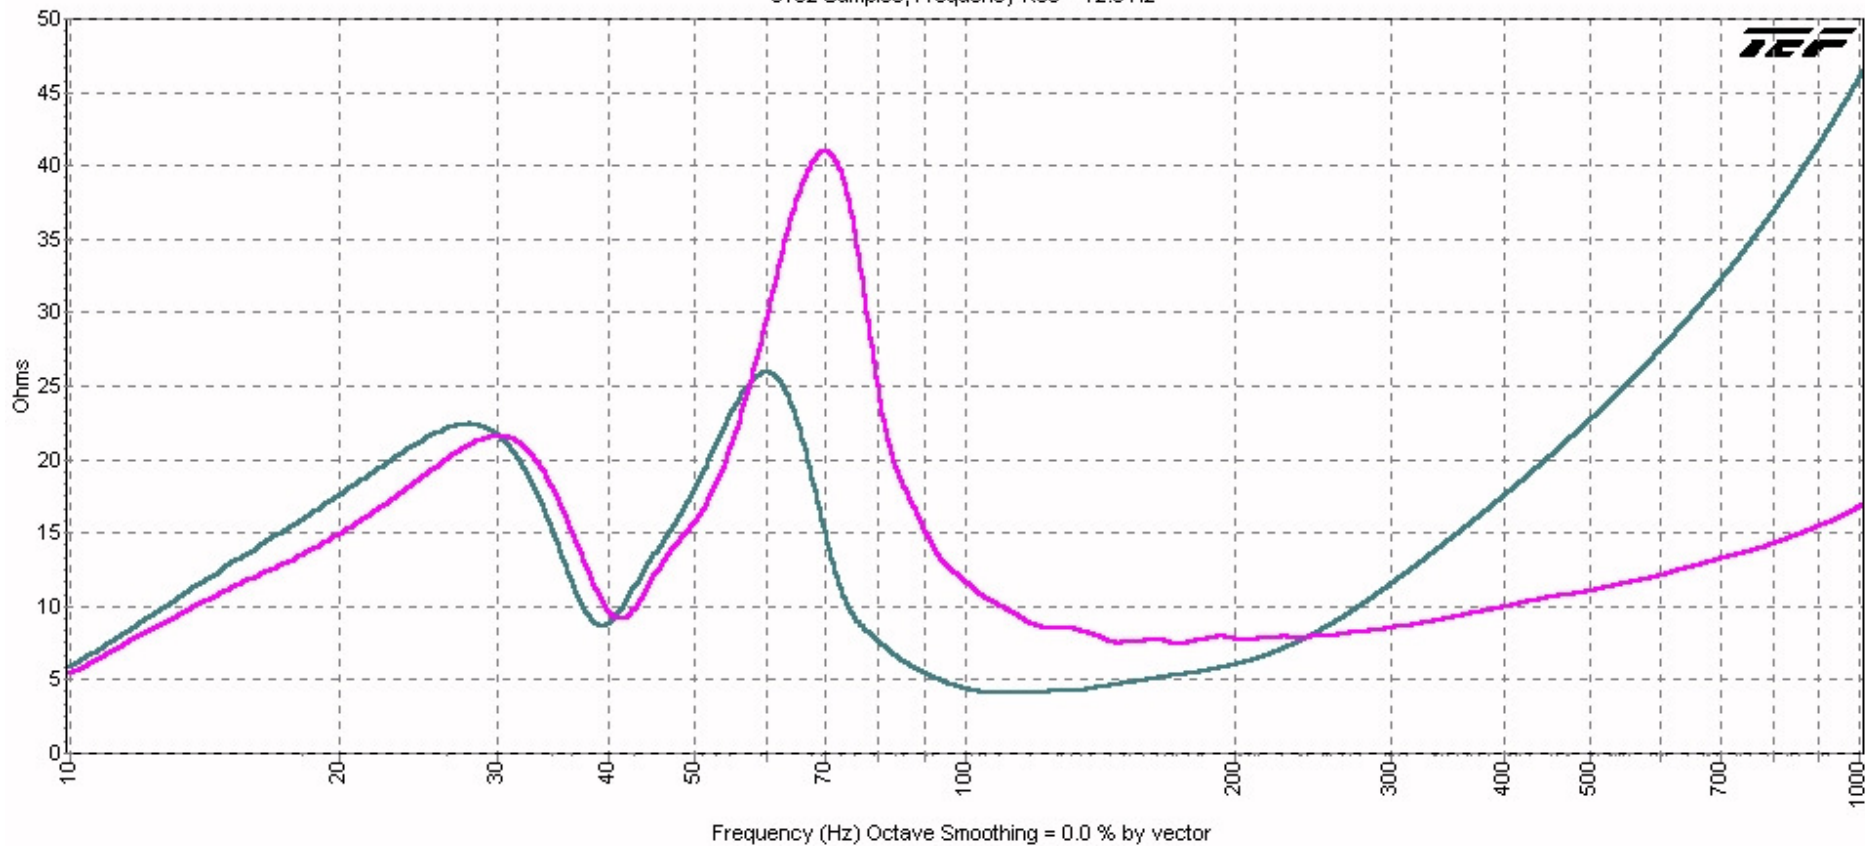

# **S15AN**

**Subwoofer**

**B&C Component Options**

15" Neodymium Woofer – 15NW100 8 ohm

[www.bcspeakers.com](http://www.bcspeakers.com)

S15AN

Material 18mm Birch Plywood

With network

No network

8192 Samples, Frequency Res = 12.9 Hz

S15AN
Material 18mm Birch Plywood

S15AN
Material 18mm Birch Plywood