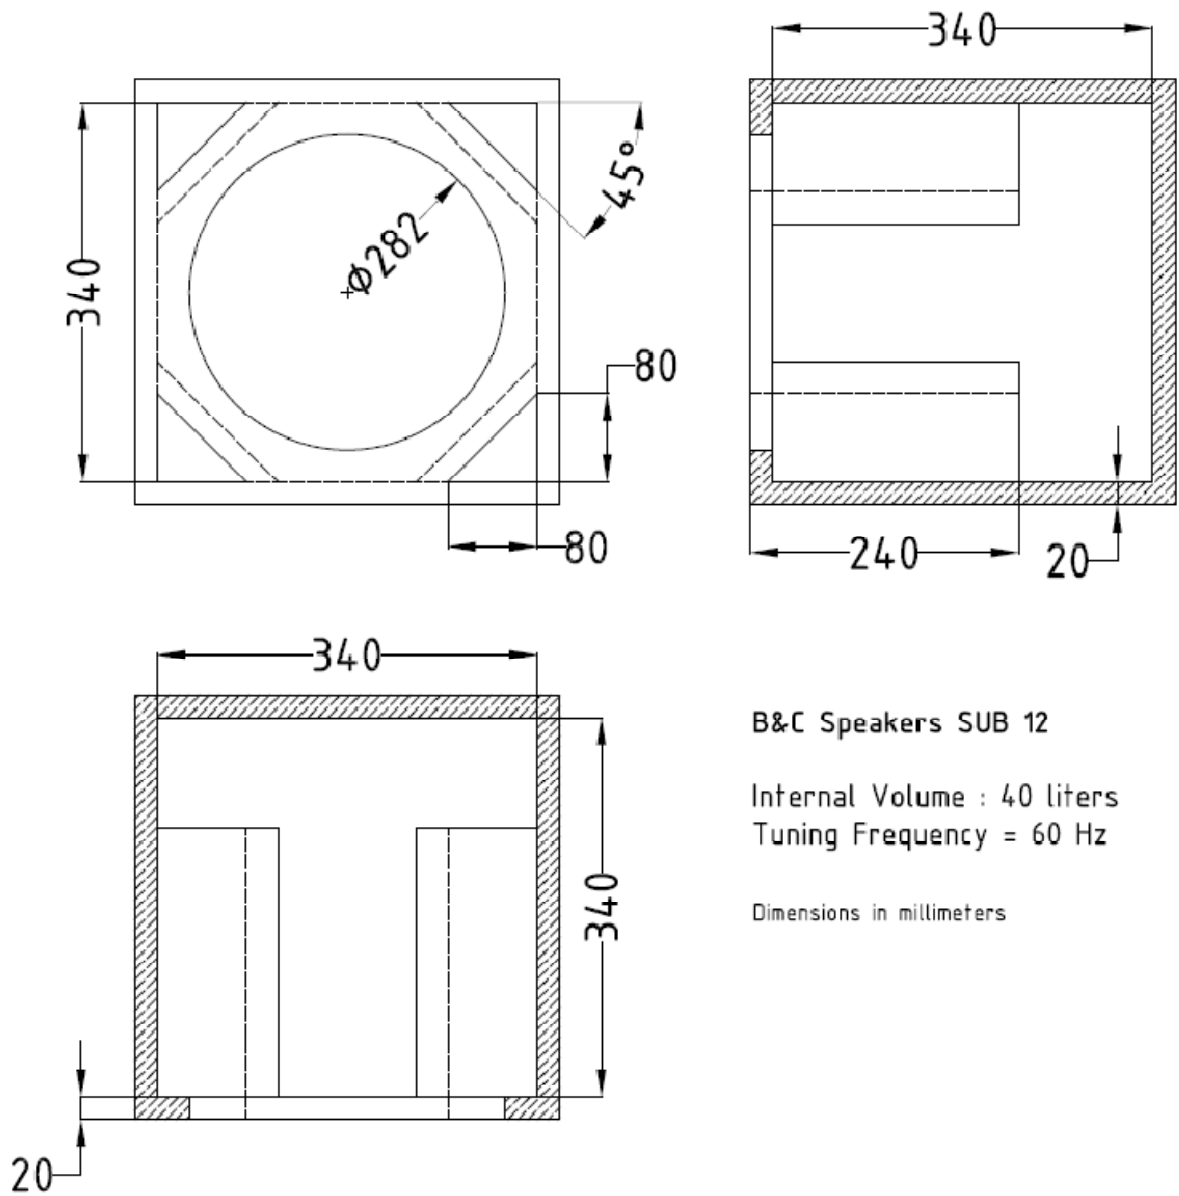

## Graphs

Drawing

B&C Speakers SUB 12

Internal Volume : 40 liters

Tuning Frequency = 60 Hz

Dimensions in millimeters