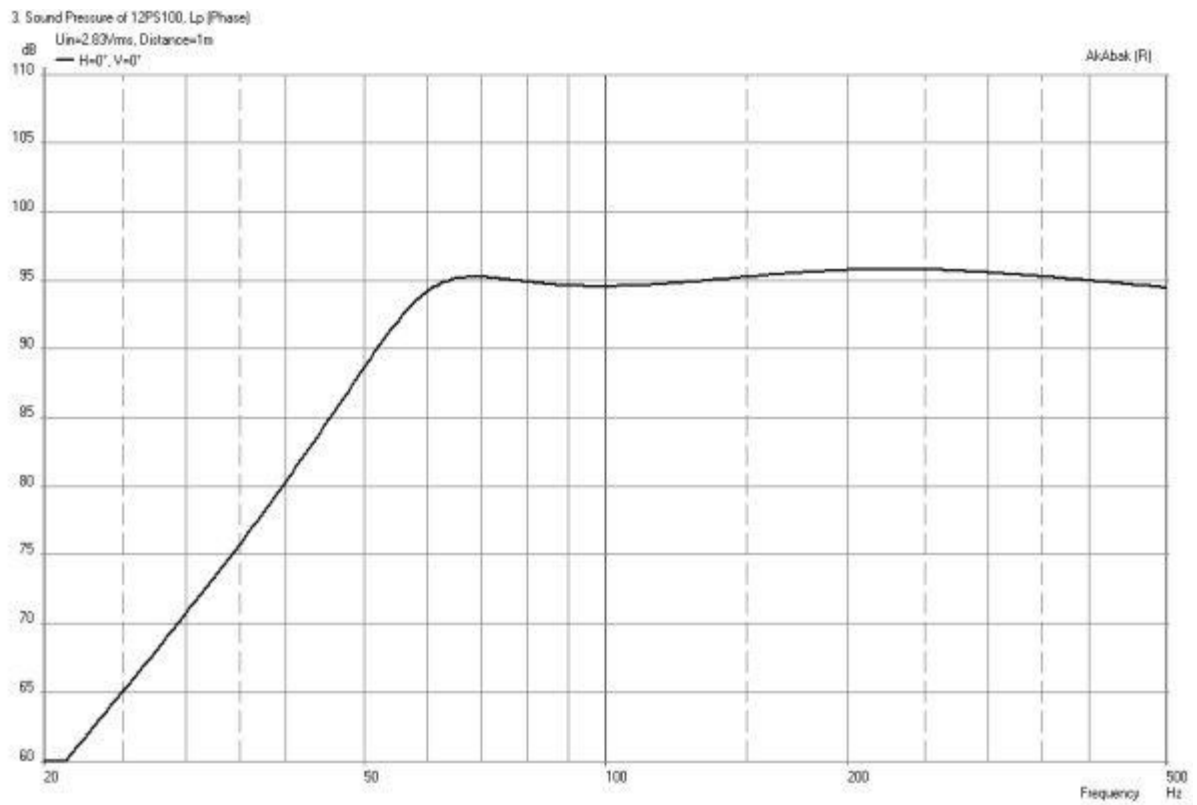

Max Peak SPL 129 dB

Max Long SPL 123 dB

## Graphs

Drawing

B&C Speakers SUB 12

Internal Volume : 40 liters

Tuning Frequency = 60 Hz

Dimensions in millimeters