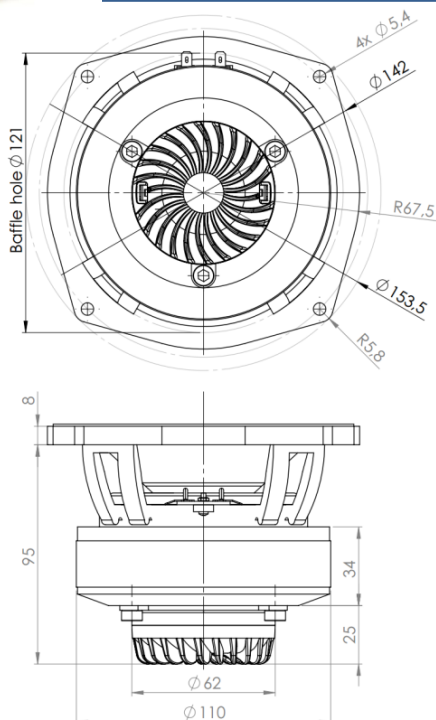

### Voice coil:

**W:** Ø38.5mm, CCA Wire, Glass fiber former

**T:** Ø25mm, CCA Wire, KSV former

### Frame

**W:** Injected aluminum, vented spider

**T:** Aluminum, heat sink integrated

## T&S (woofer)

**Fs** 158Hz  
**SPL** 91dB/2.8V/1m  
**Re** 6.5Ω

**Qms** 2.36  
**Qts** 0.59  
**Bl** 8.78N/A

**VAS** 1.38L  
**Mms** 9.4g  
**Sd** 95cm<sup>2</sup>

Linear excursion: +/-2.5 mm  
 Maximal excursion: +/-4mm

Nominal power: 90W  
 Maximal power handling: 180W  
*(with HPF at 150Hz, 6dB/Oct)*