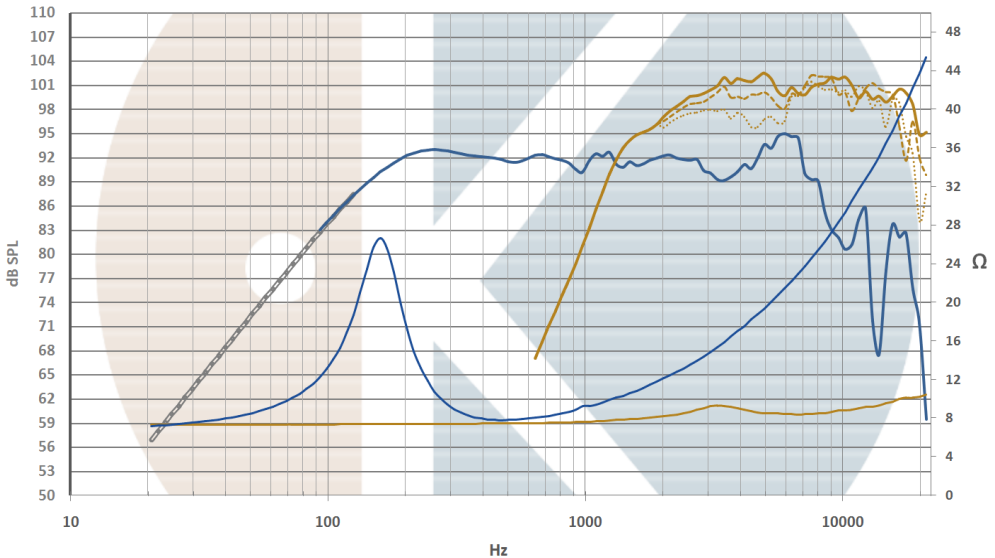

## Cox135\_vPA-S

High quality 5" Coaxial.

Cox135\_vPA-S is a high quality coaxial loudspeaker with low-midrange and tweeter dedicated to demanding compact application.

Thanks to the advanced pole pieces geometry and specific membranes, it provides clear and neutral sound reproduction from 180Hz to 20 000Hz, and very low THD.

We suggest a crossover point around 4000Hz, 12dB/Oct between low-midrange and tweeter.

On IEC baffle / Distance: 1m / Signal input: 2,83V / Dash curves: 30° & 60°

Blue :Low-Midrange/ Yellow : Tweeter

Protection HPF applied on Tweeter : 1500Hz - 12dB/Oct

Impedance measured in free air / Smoothing: 1/12 Octave

Curve below 120Hz is simulated in 3L sealed enclosure,  $F_c = 180\text{Hz}$

## T&S (woofer)

**Fs** 158Hz  
**SPL** 91dB/2.8V/1m  
**Re** 6.5Ω

**Qms** 2.36  
**Qts** 0.59  
**Bl** 8.78N/A

**VAS** 1.38L  
**Mms** 9.4g  
**Sd** 95cm<sup>2</sup>

Linear excursion: +/-2.5 mm  
 Maximal excursion: +/-4mm