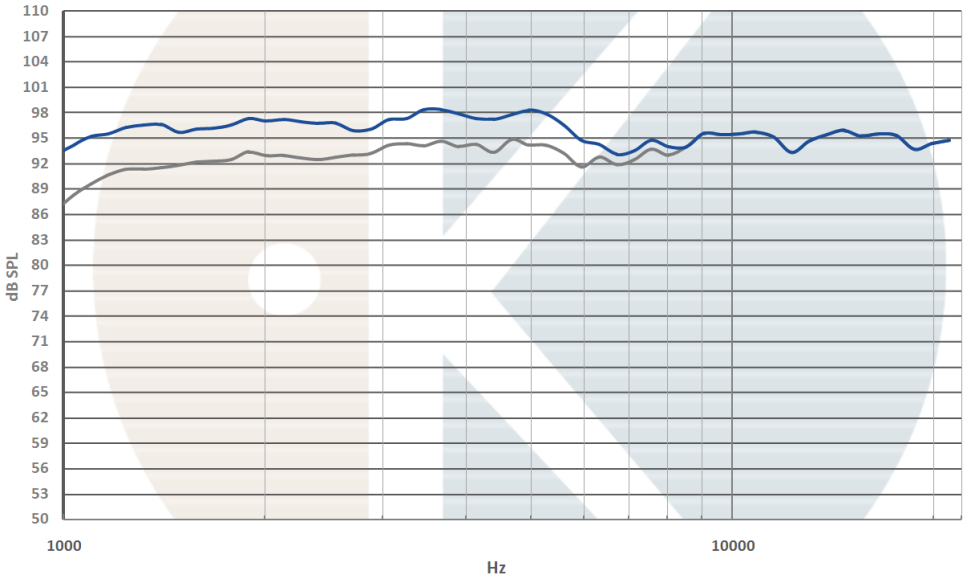

## Horn-28

Aluminum machined horn, dedicated to Twt28\_vMS

This horn provides higher sensitivity to the Twt28\_vMS from 1000Hz.

As a consequence, the Twt28\_vMS can play higher sound level with very low THD, or reach soft crossover point around 2500Hz.

On IEC baffle / Distance: 1m / Signal input: 2,83V / Smoothing: 1/12Octave  
Grey: Twt28\_vMS / Blue: With Horn-28