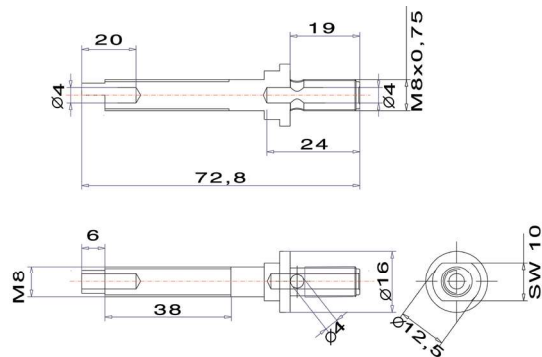

**Terminals
Terminal Posts**

Inner Excellence

Polklemmen 870 Classic

Polklemmen 870 EVO

Copper terminal M8 isometric representation

Binding posts 870, 2 red + 2 black

2 pair
[€]

TPCU870C	Pure copper Classic	169,90
TPCU870E	Pure copper EVO	169,90
TPCU870GC	Copper gold-plated Classic	199,90
TPCU870GE	Copper gold-plated EVO	199,90

All terminal posts are also offered un-assembled as TPCU-OEM for efficient construction.