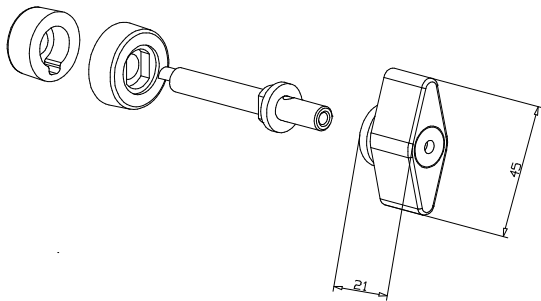

**Terminals
Terminal Posts**

Inner Excellence

Polklemmen 870 Classic

Polklemmen 870 EVO

Copper terminal M8 isometric representation

Binding posts 870, 2 red + 2 black

2 pair
[€]

TPCU870C	Pure copper Classic	169,90
TPCU870E	Pure copper EVO	169,90
TPCU870GC	Copper gold-plated Classic	199,90
TPCU870GE	Copper gold-plated EVO	199,90

All terminal posts are also offered un-assembled as TPCU-OEM for efficient construction.