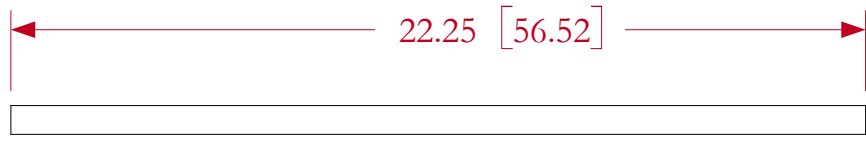

#### LF21N451

Application: P.A. , Dance, Concert  
3000 watts, X-over point 80Hz to 300Hz

SUB 21 Jan 29--09

SUB 21 Feb-1-09

Sub 21 Baffle

Top View

23.00 [58.42]

Gables not shown

Front View

28.50 [72.39]

24.75 [62.87]

3.00 [7.62]

22.25 [56.52]