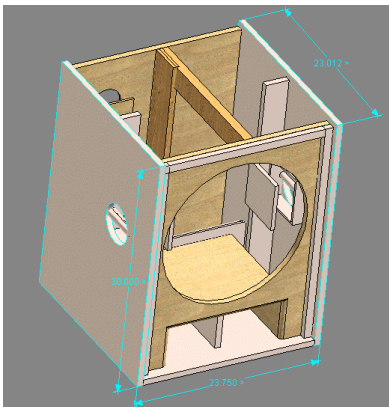

the rules of sound

HOME PAGE

ABOUT US

PRODUCTS

NEWS

REFERENCES

DOWNLOADS

CONTACTS US

Pro Constructor series

Sub 21 High Power Deep Low Frequency

The Sub 21 is a very high power deep low frequency sub-woofer, with response to 30hz. 3000 watts

Ideal for small Club, Cinema, home theater, DJ, or install . Compact and high fidelity

LF21N451

Application: P.A. , Dance, Concert
3000 watts, X-over point 80Hz to 300Hz